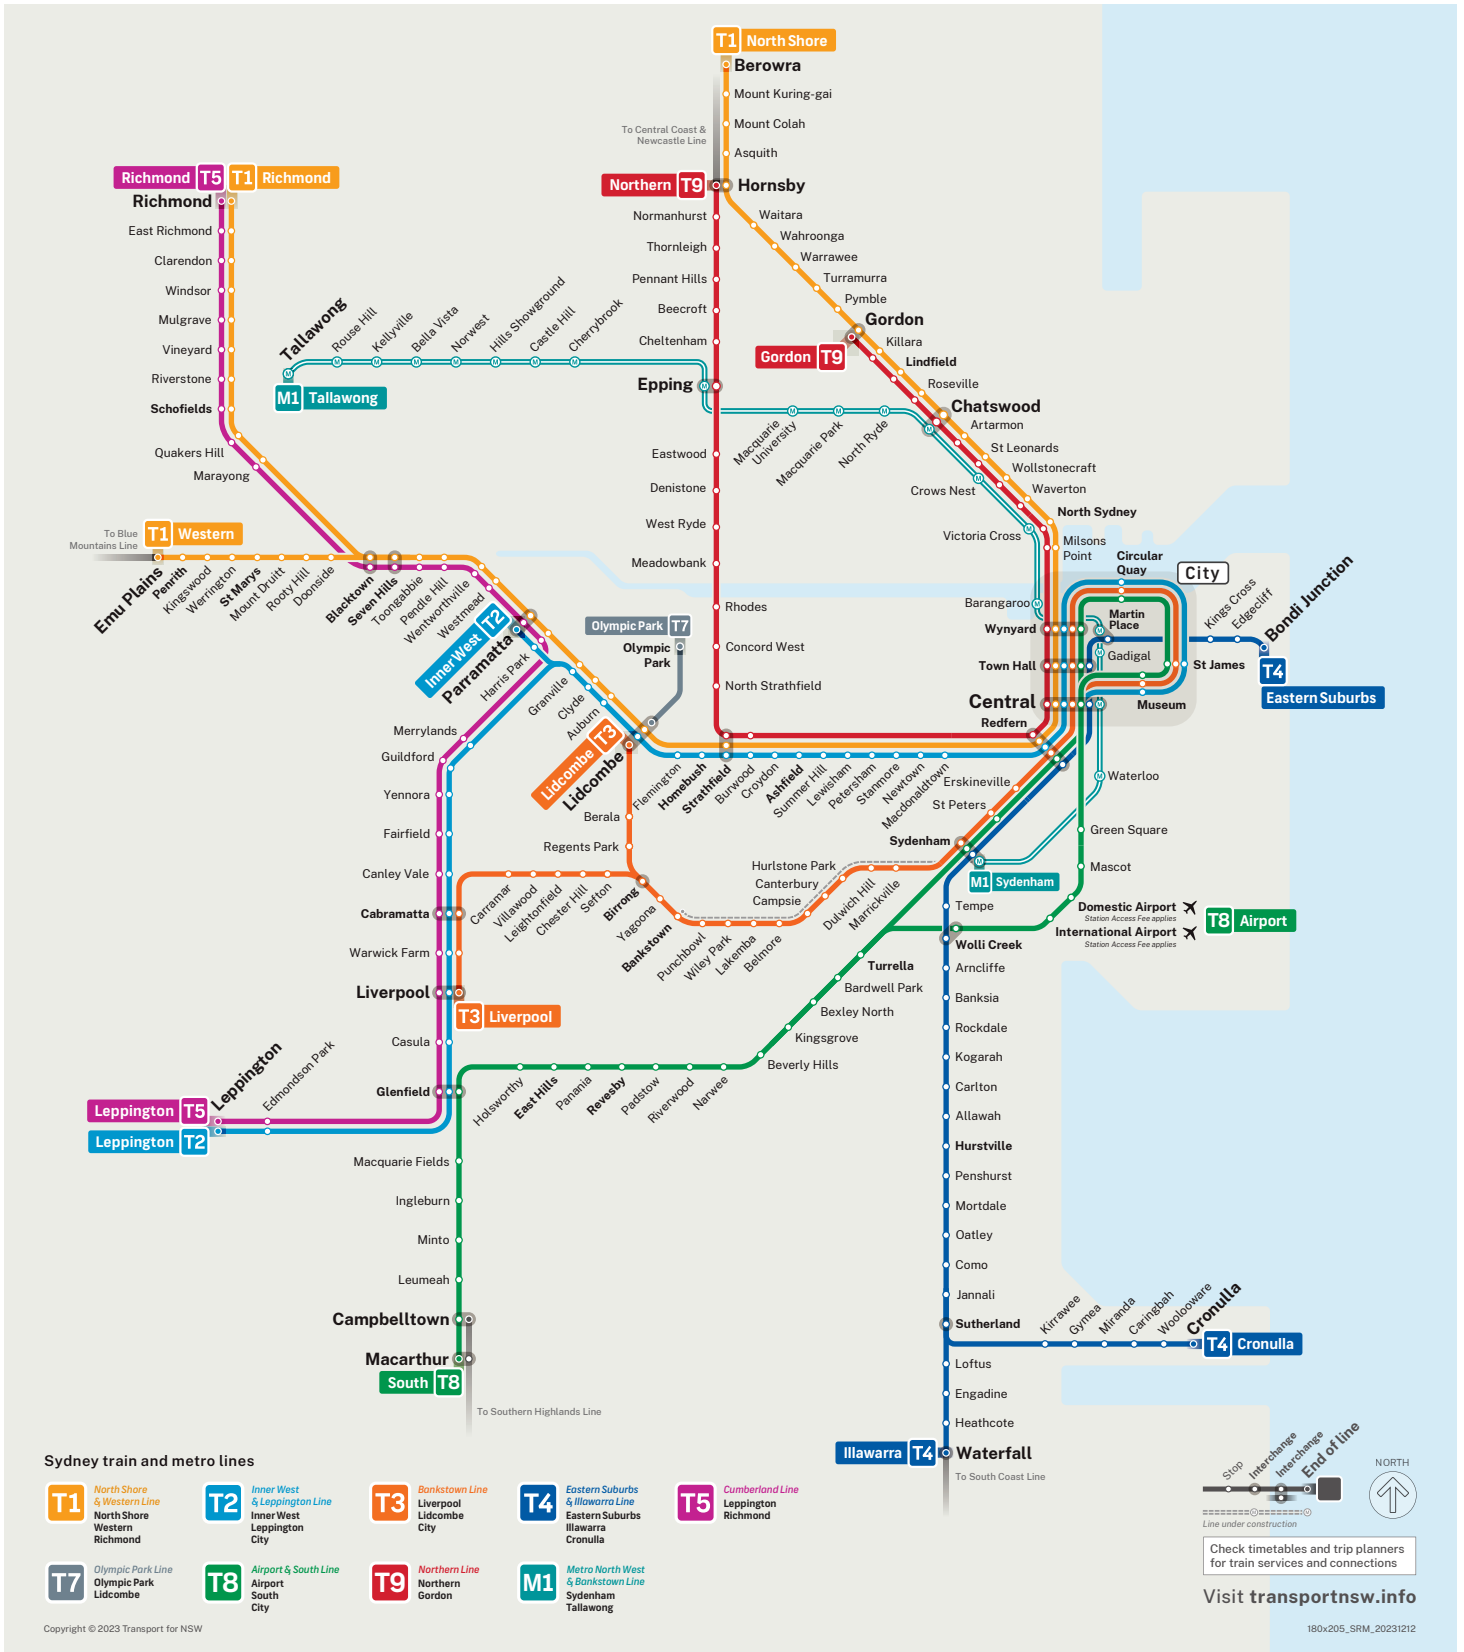

Sydney rail network

transportnsw.info