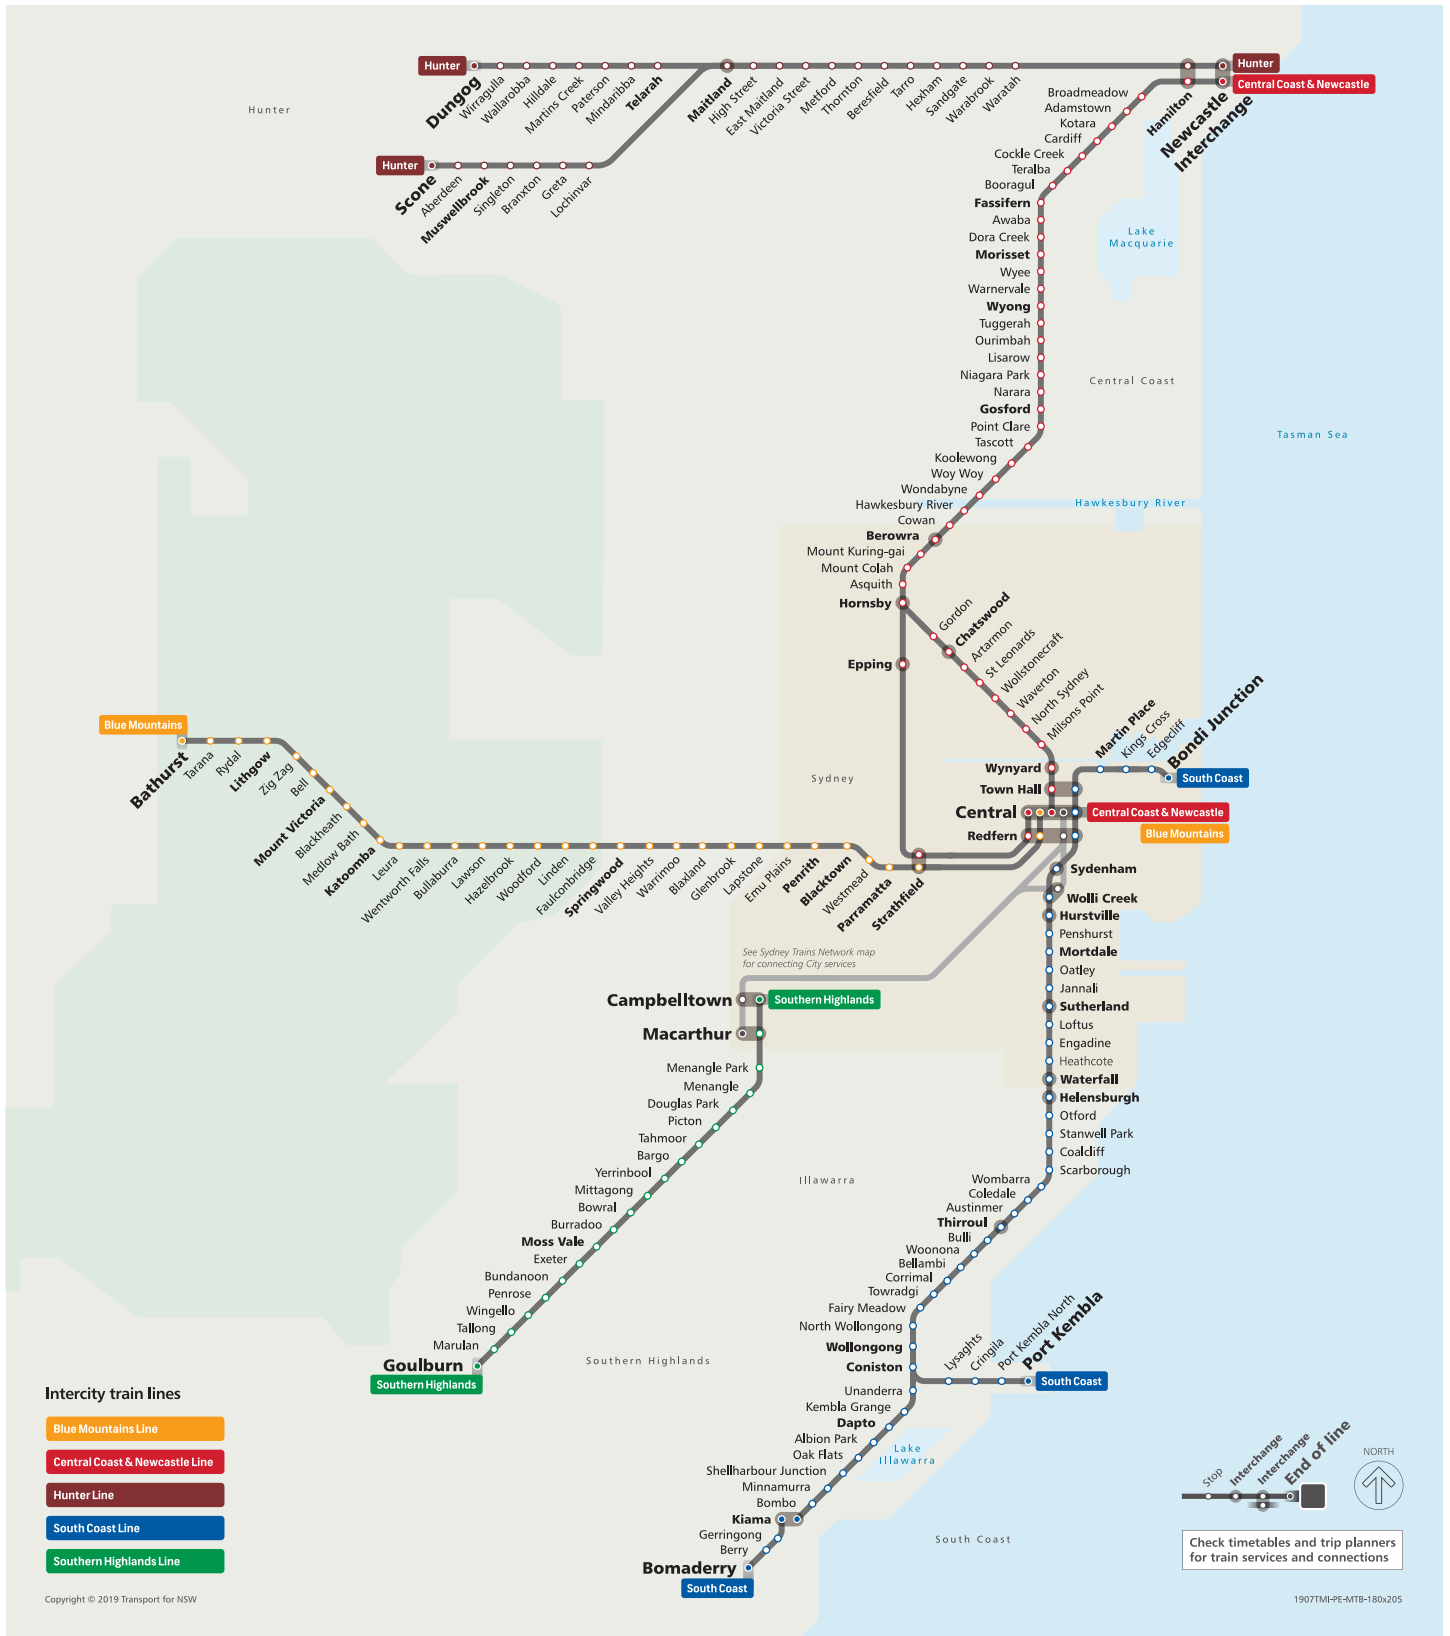

Intercity Trains Network

Intercity train lines

- Blue Mountains Line
- Central Coast & Newcastle Line
- Hunter Line
- South Coast Line
- Southern Highlands Line

Copyright © 2019 Transport for NSW

19077MI-PE-MTB-180x205