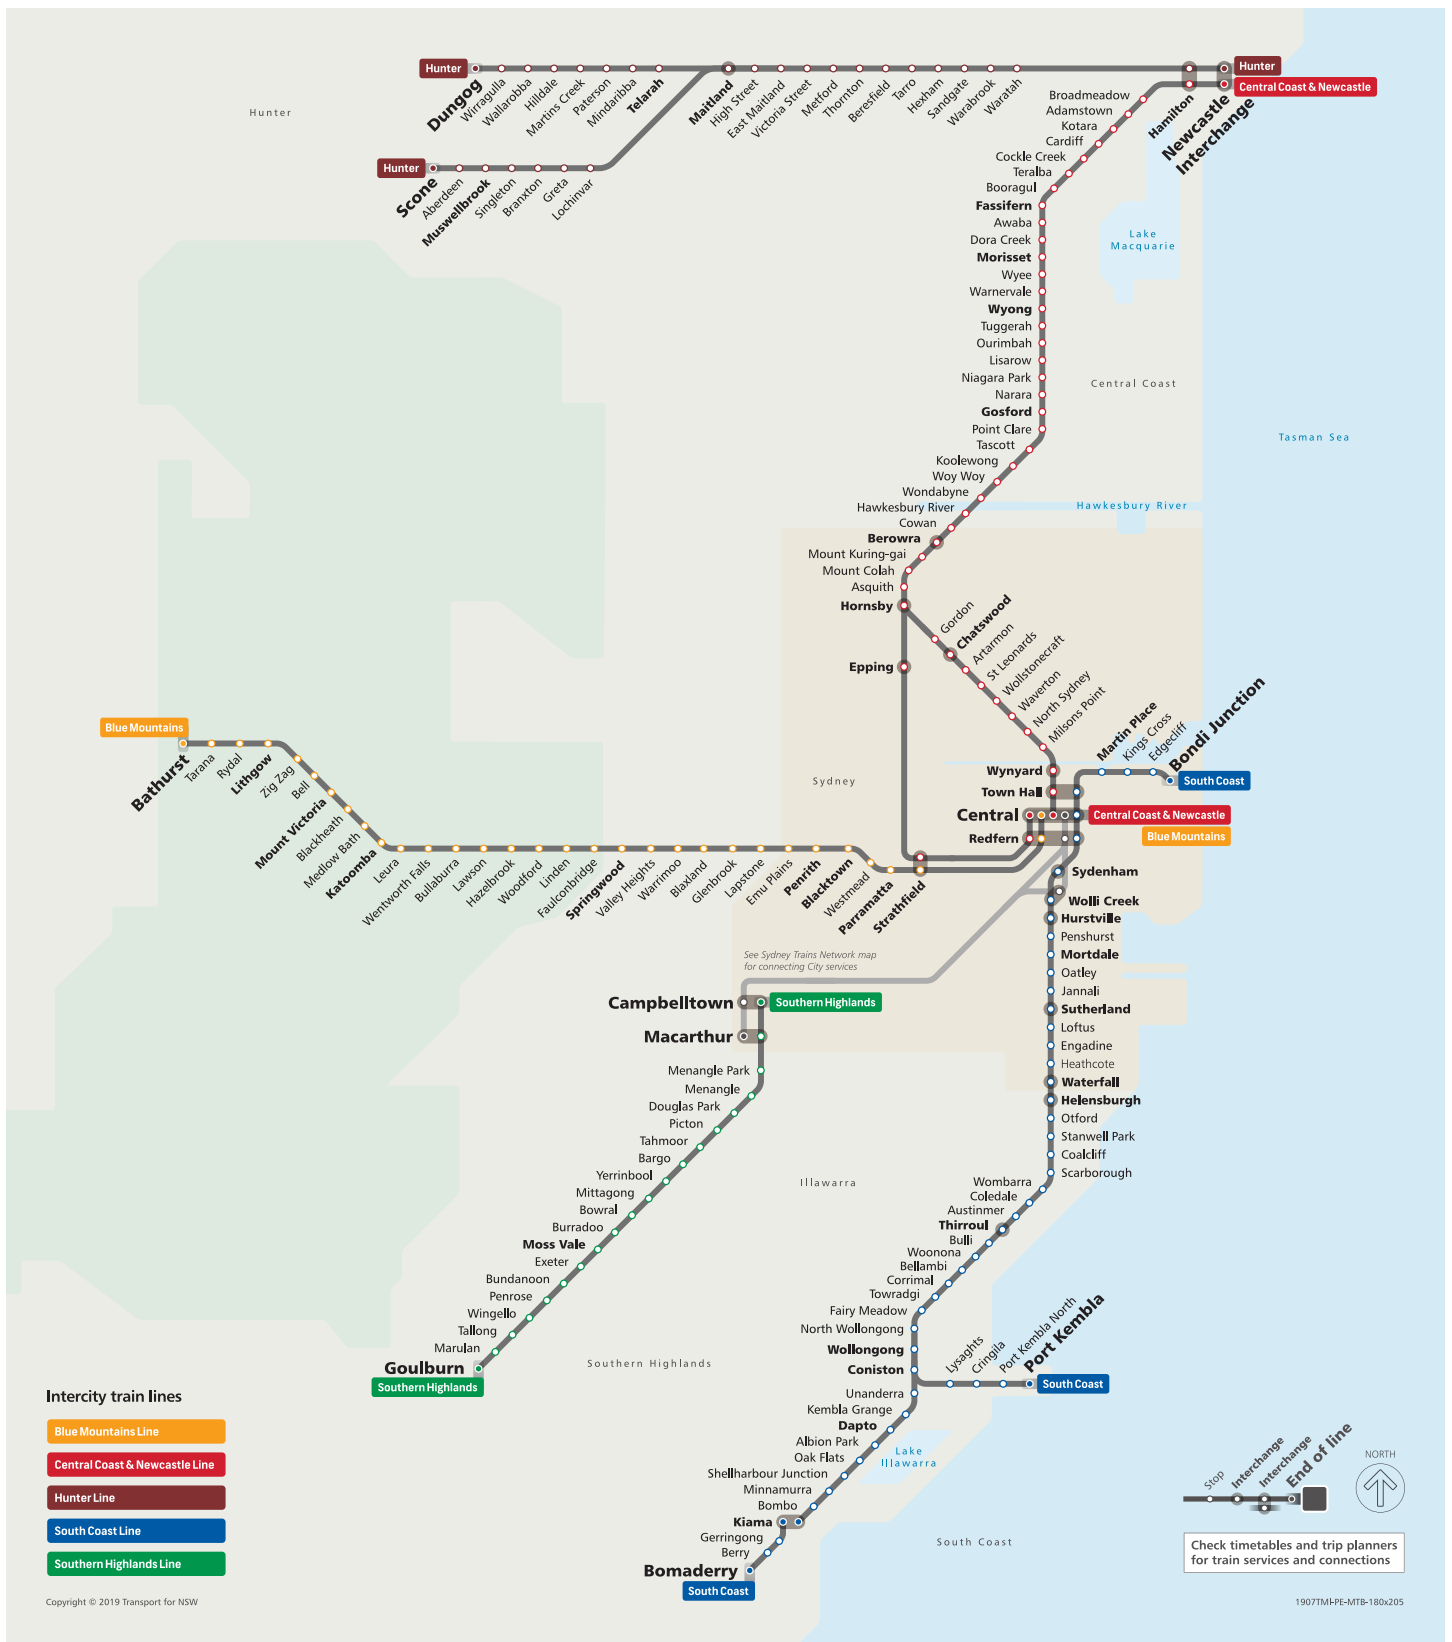

Intercity Trains Network

Intercity train lines

- Blue Mountains Line
- Central Coast & Newcastle Line
- Hunter Line
- South Coast Line
- Southern Highlands Line

Check timetables and trip planners for train services and connections

Copyright © 2019 Transport for NSW

19077MI-PE-MTB-180x205