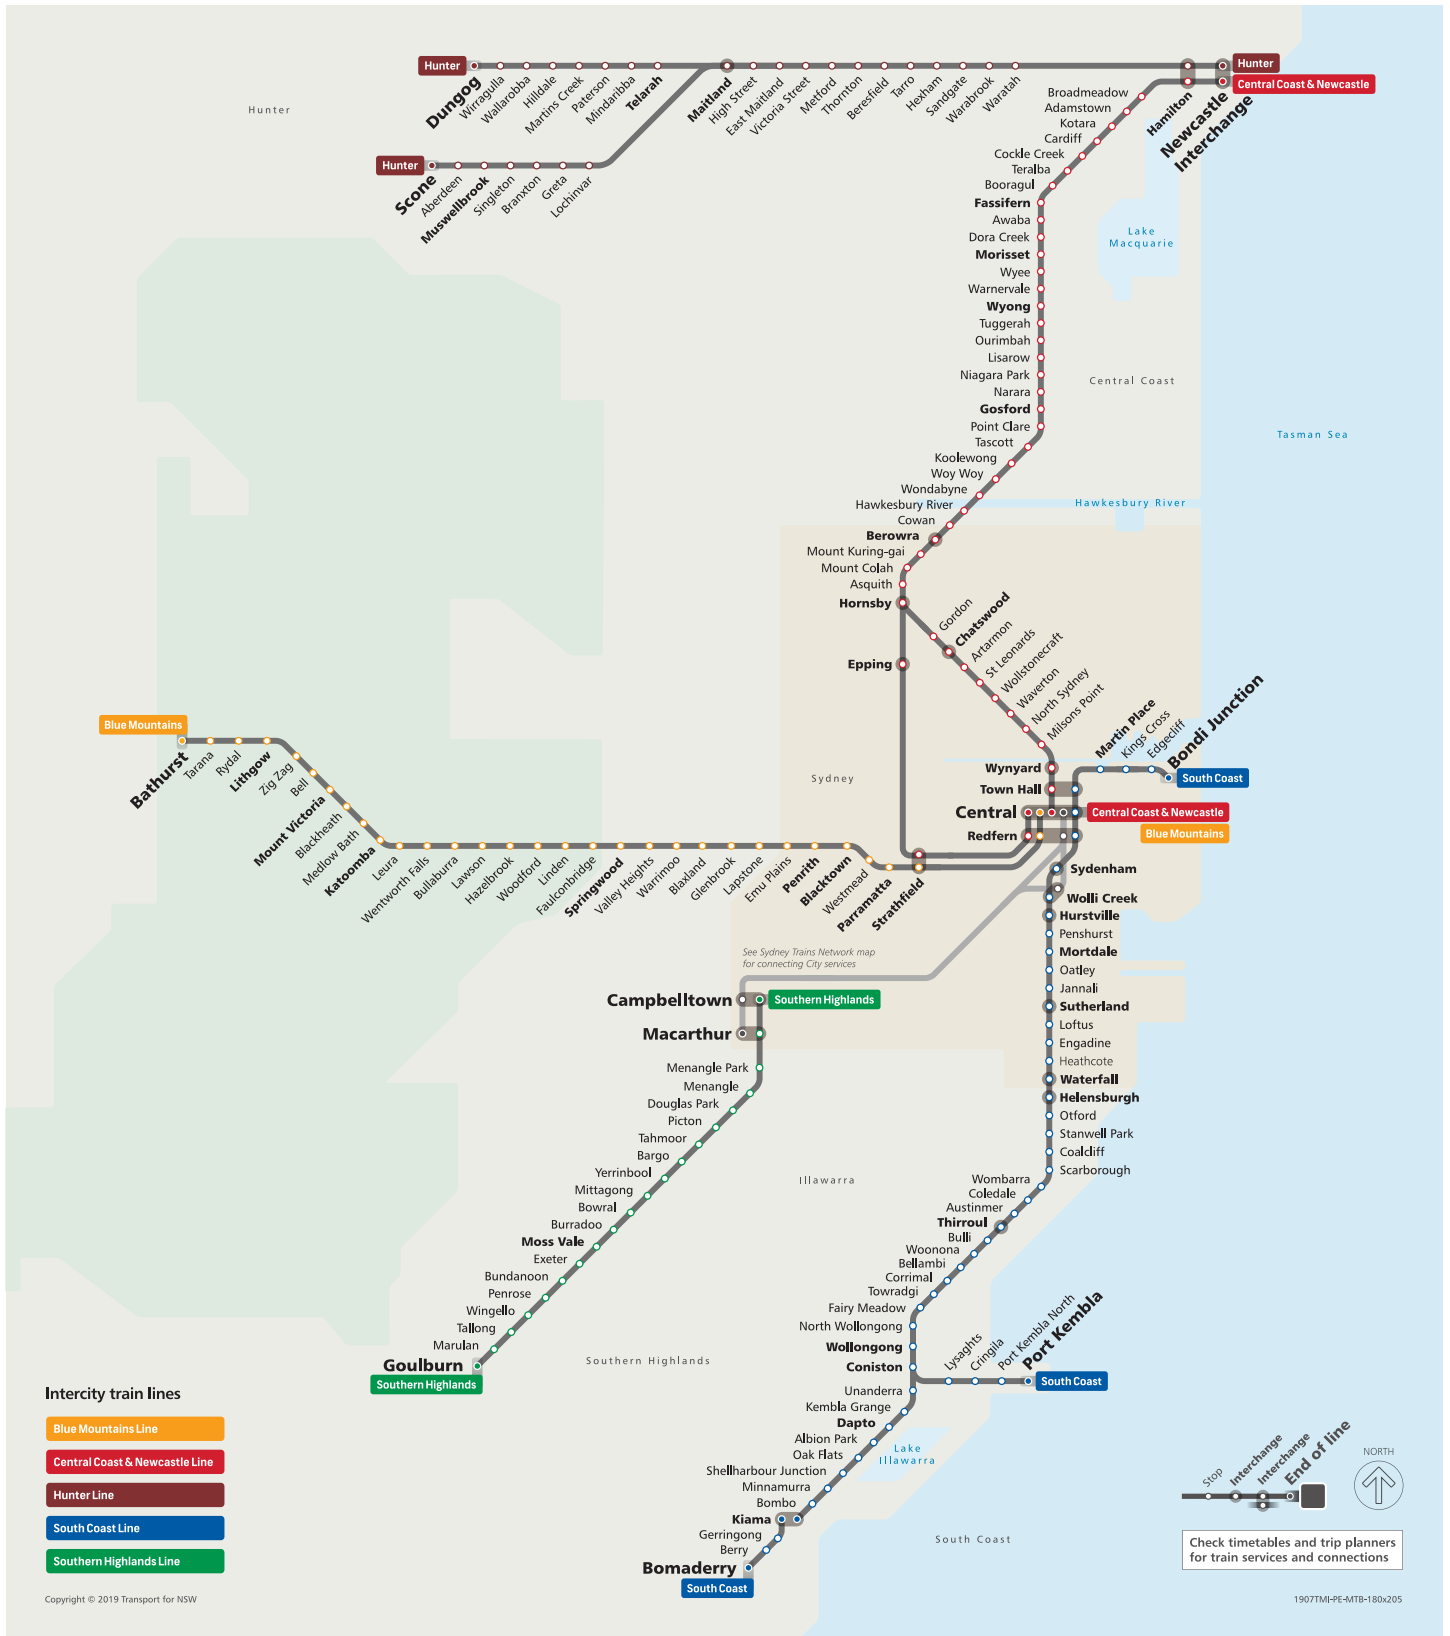

Intercity Trains Network

Intercity train lines

- Blue Mountains Line
- Central Coast & Newcastle Line
- Hunter Line
- South Coast Line
- Southern Highlands Line

Stop Interchange End of line

NORTH ↑

Check timetables and trip planners for train services and connections

Copyright © 2019 Transport for NSW

19077MI-PE-MTB-180x205