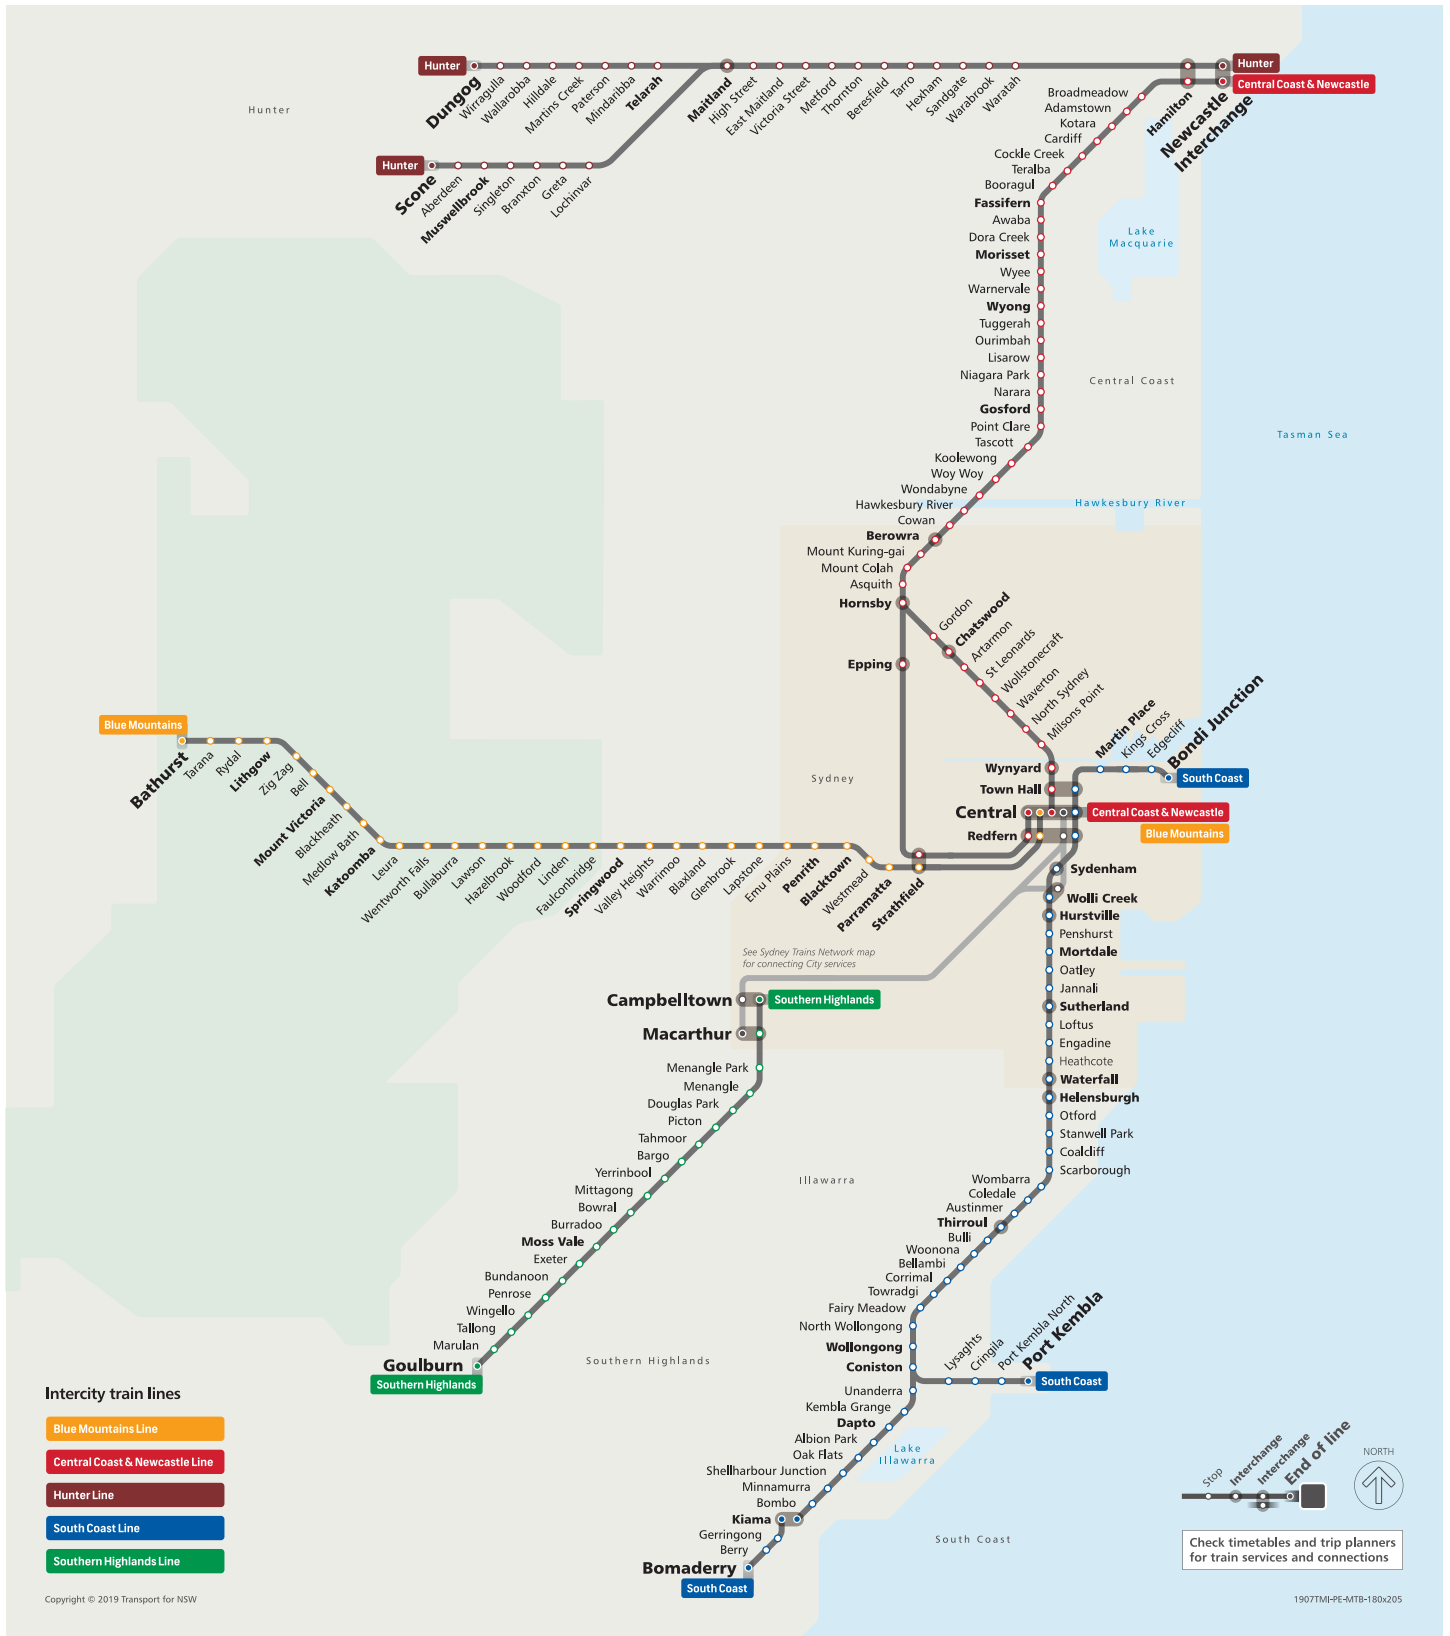

Intercity Trains Network

Intercity train lines

- Blue Mountains Line
- Central Coast & Newcastle Line
- Hunter Line
- South Coast Line
- Southern Highlands Line

Stop Interchange End of line

NORTH ↑

Check timetables and trip planners for train services and connections