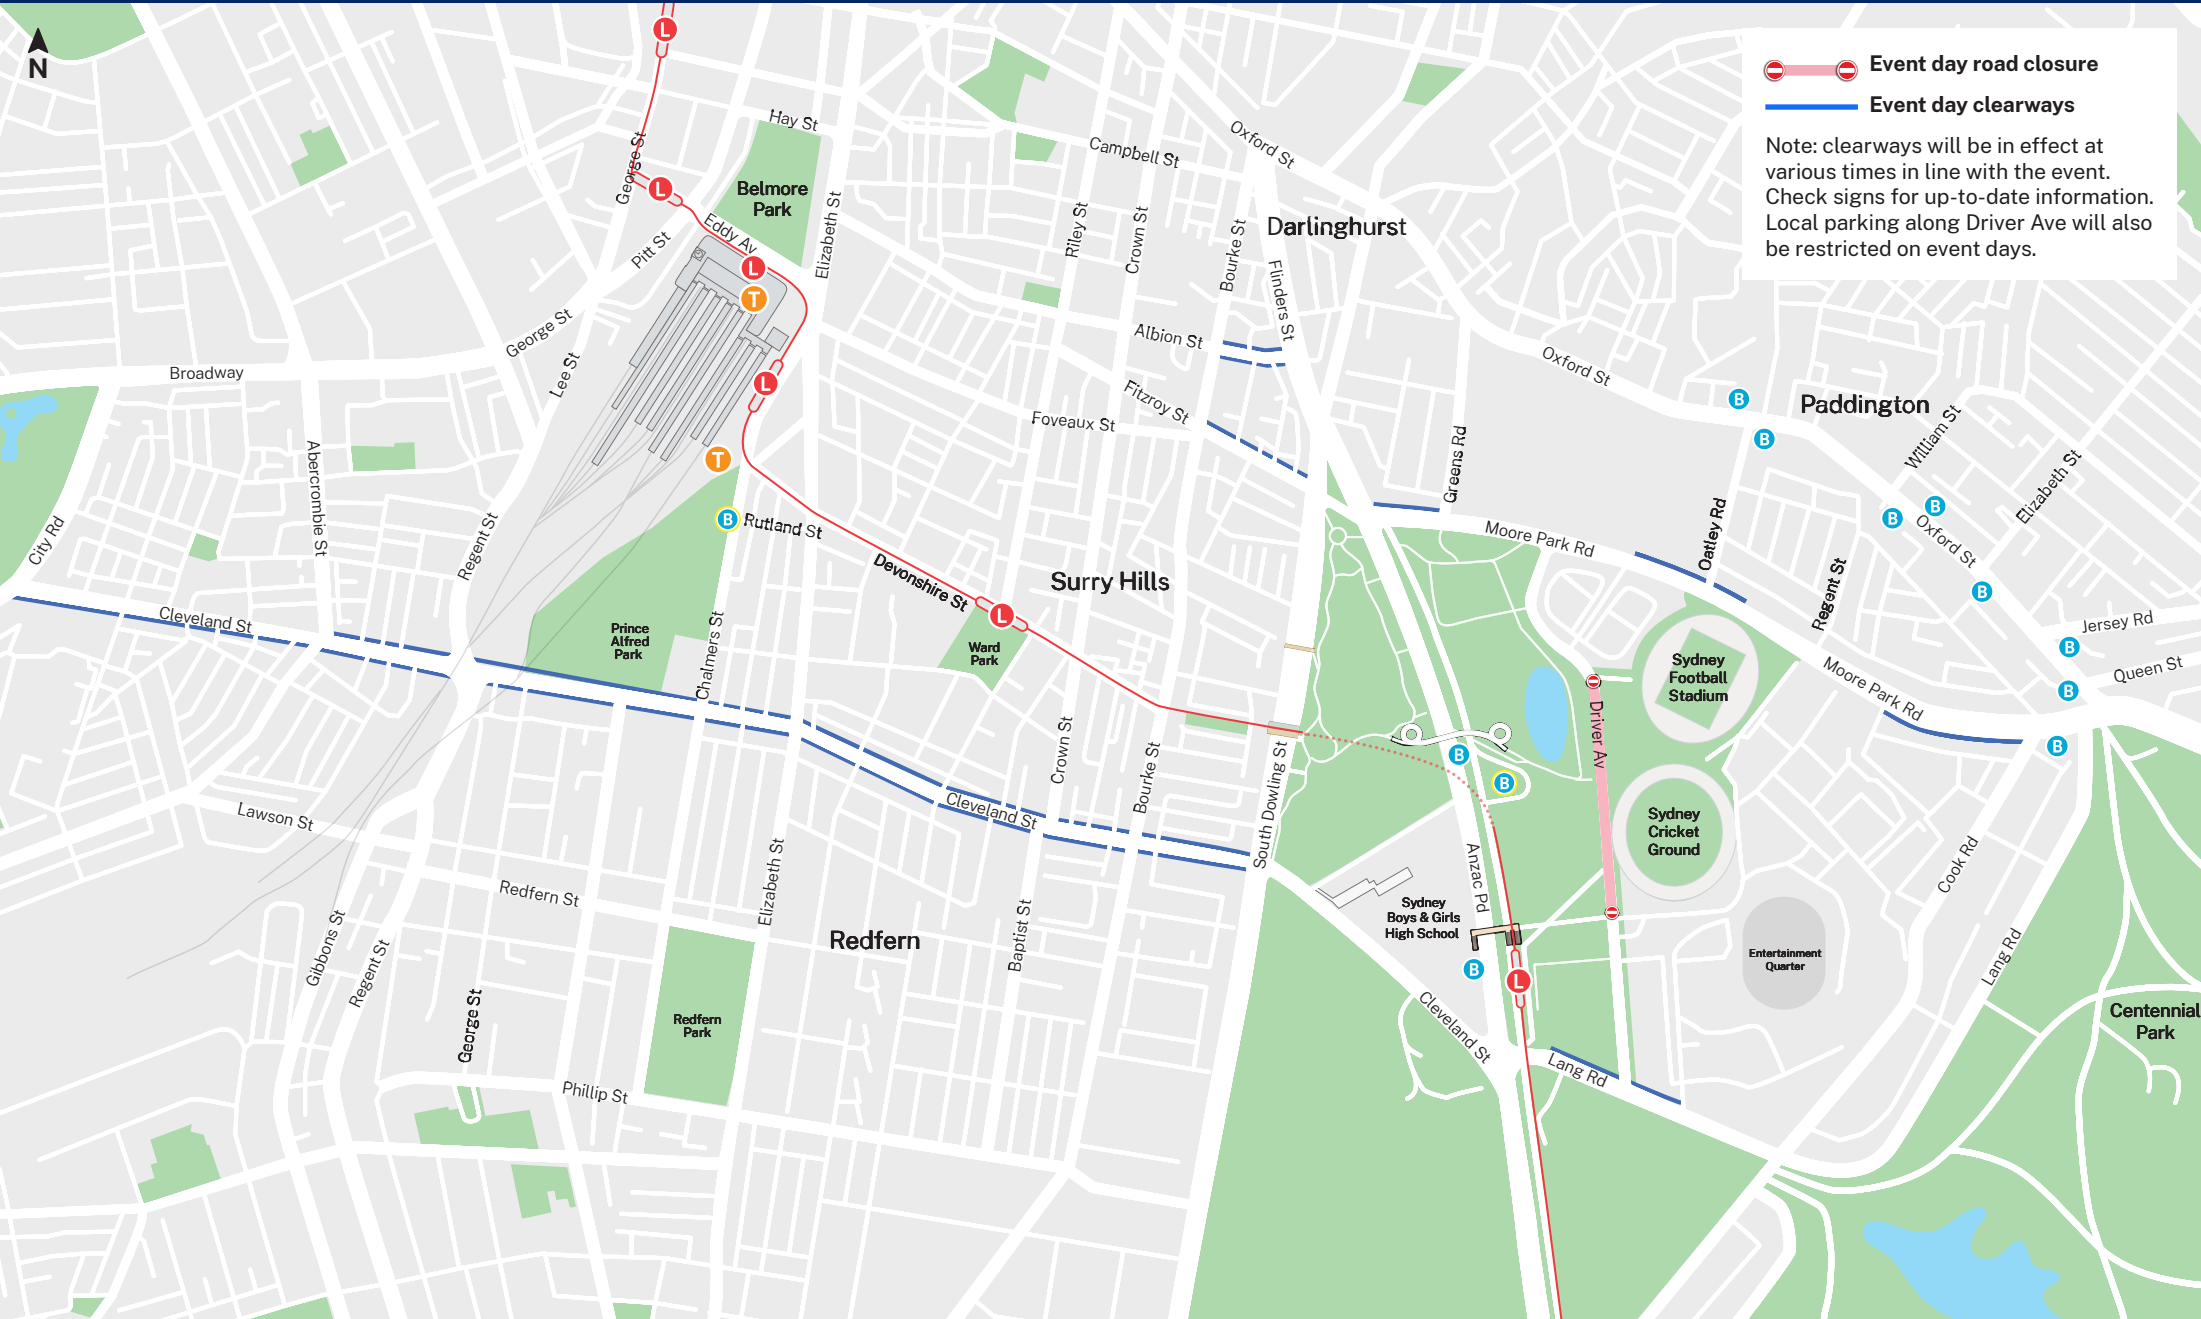

Special Event Clearways for Moore Park events

- Event day road closure
- Event day clearways

Note: clearways will be in effect at various times in line with the event. Check signs for up-to-date information. Local parking along Driver Ave will also be restricted on event days.

Visit livetraffic.com for more details. Visit transportnsw.info to plan your trip.