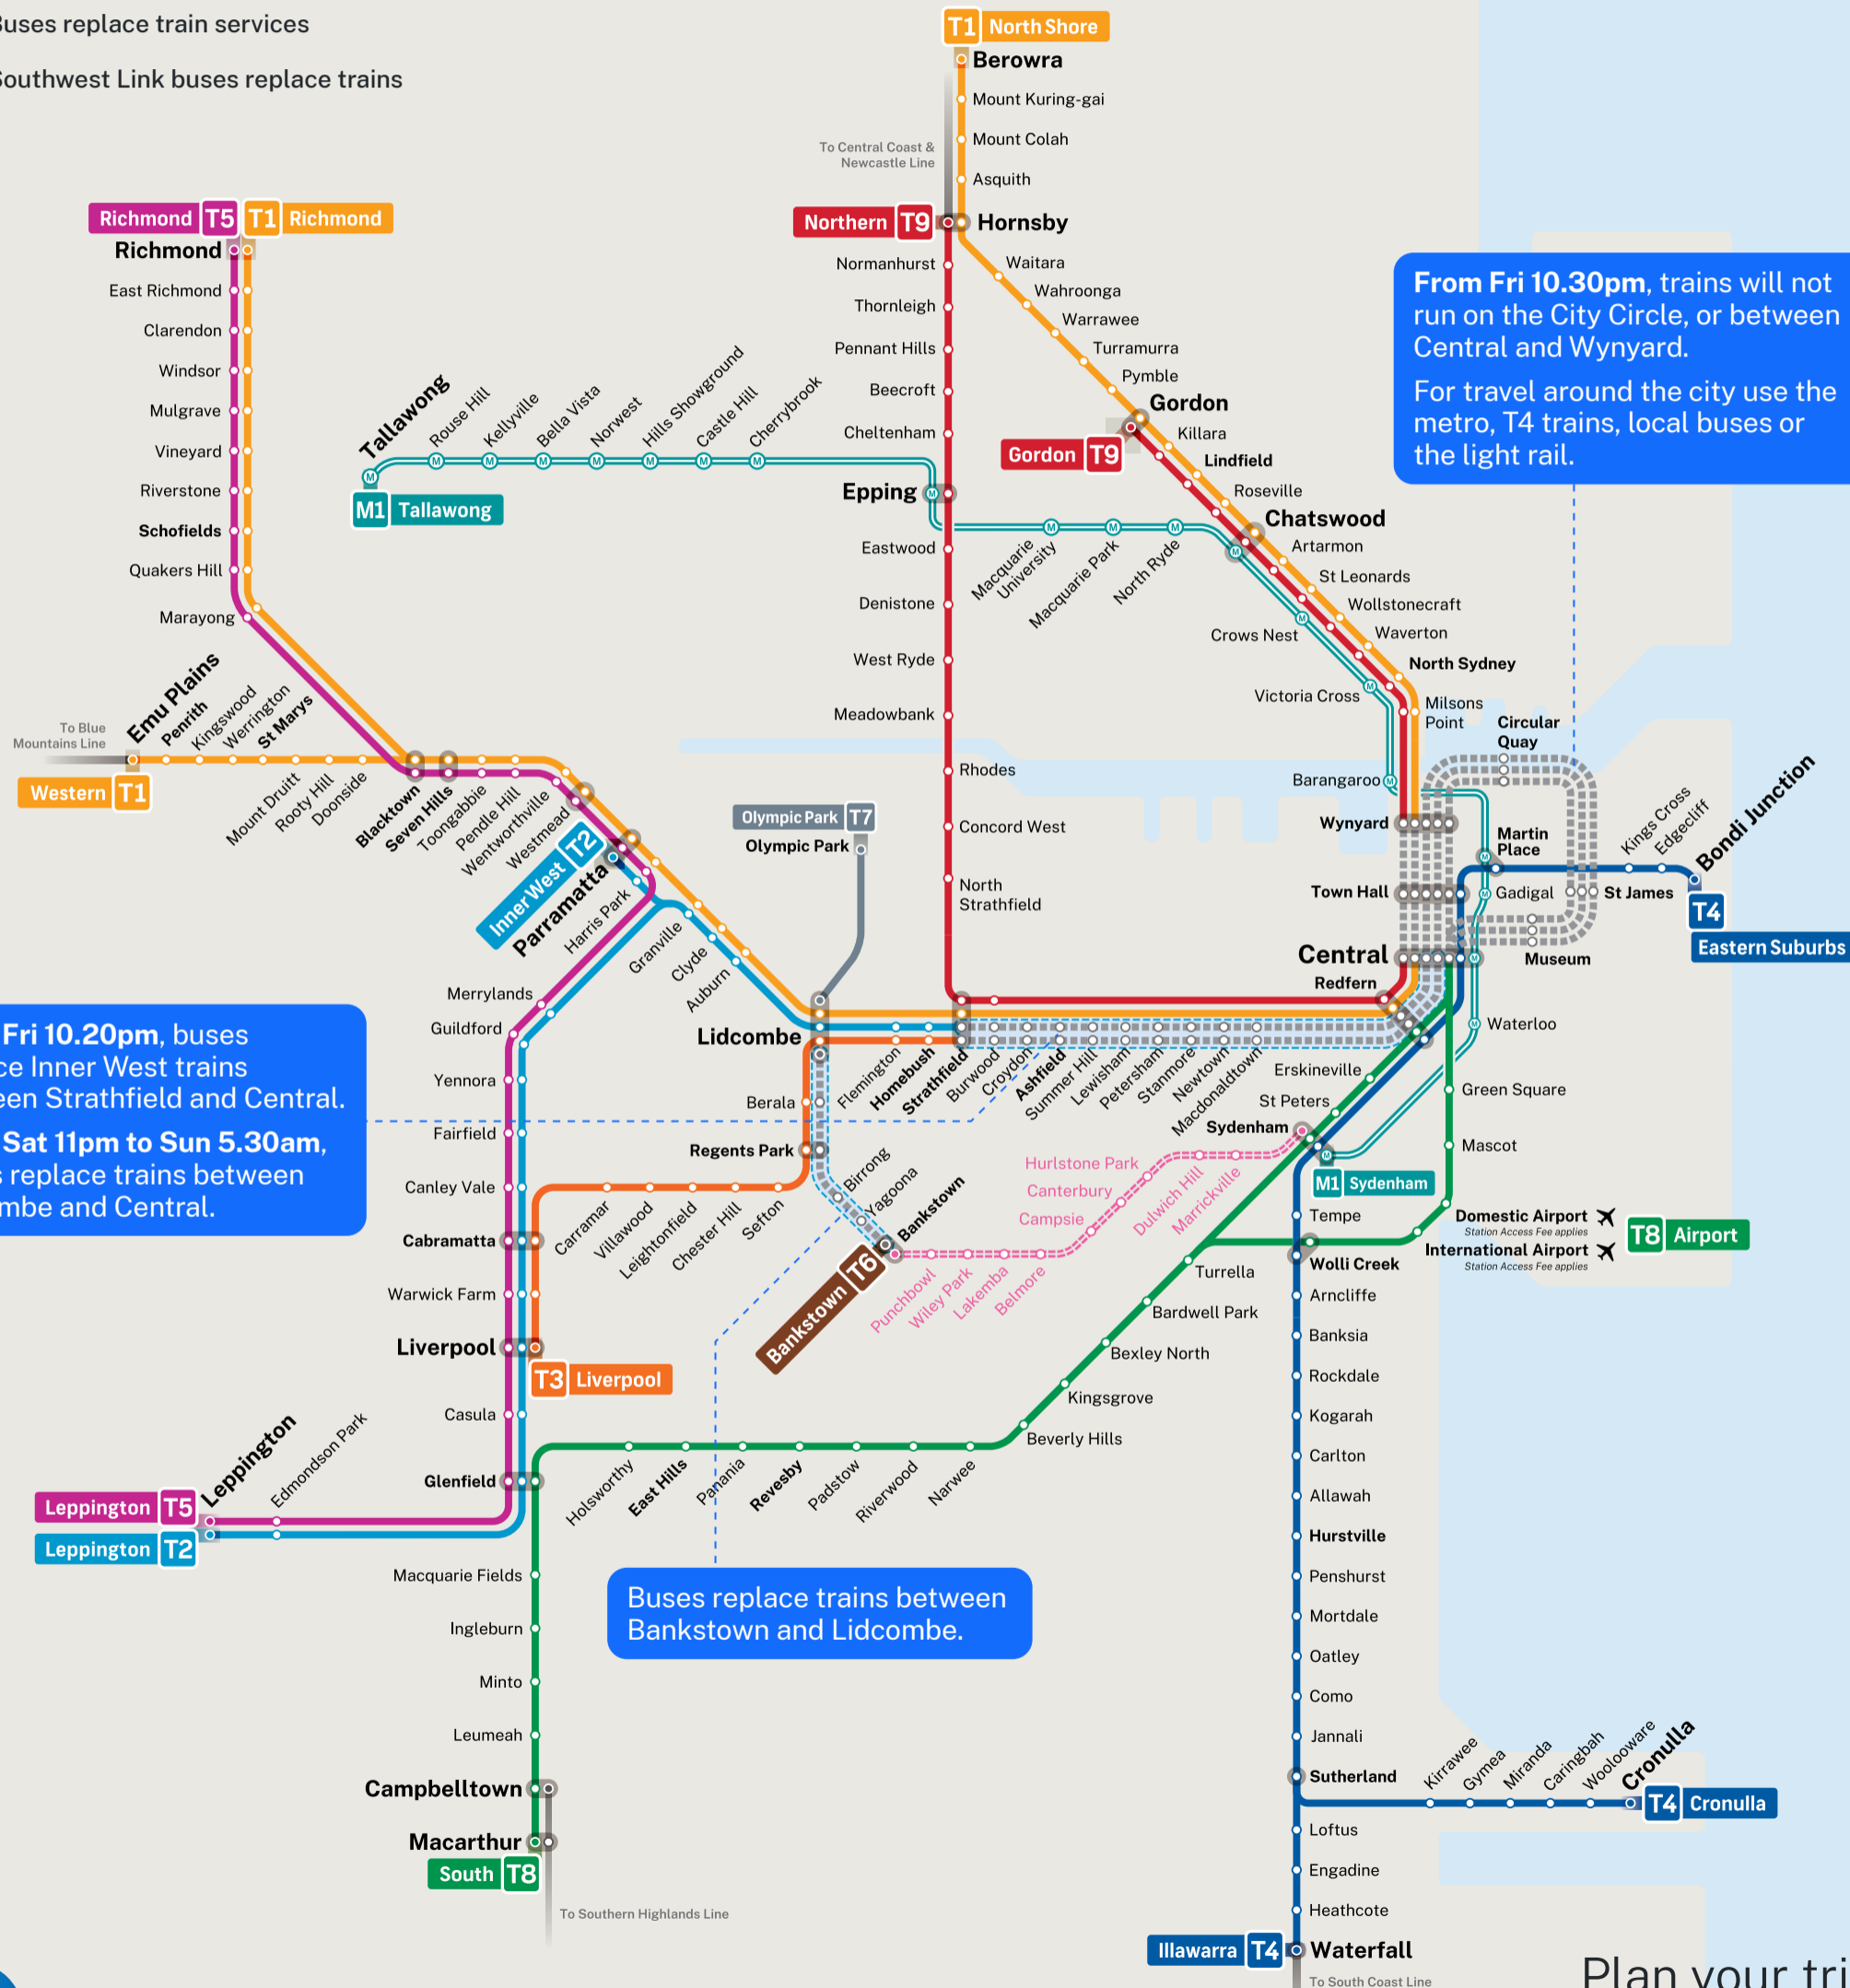

Weekend trackwork

Friday 17 – Sunday 19 January

Legend

-  Buses replace train services
-  Southwest Link buses replace trains

City Circle

From Fri 10.30pm, trains will not run on the City Circle, or between Central and Wynyard.

For travel around the city use the metro, T4 trains, local buses or the light rail.

T1 Western Line

From Sat 11pm to Sun 5.30am, buses replace trains between Lidcombe and Central.

Sun from 4am to 8.45am, buses replace trains between Richmond and Blacktown.

From Sun 8.45am to 11am, buses replace trains between Richmond and Schofields.

T2 Leppington & Inner West Line

T3 Liverpool & Inner West Line

From Fri 10.20pm, buses replace Inner West trains between Strathfield and Central.

M1 T1 T2 T3 T4 T5 T8 T9

BMT CCN SHL

Train and metro services may run to a changed timetable and stopping pattern. You may need to change services to continue your journey.