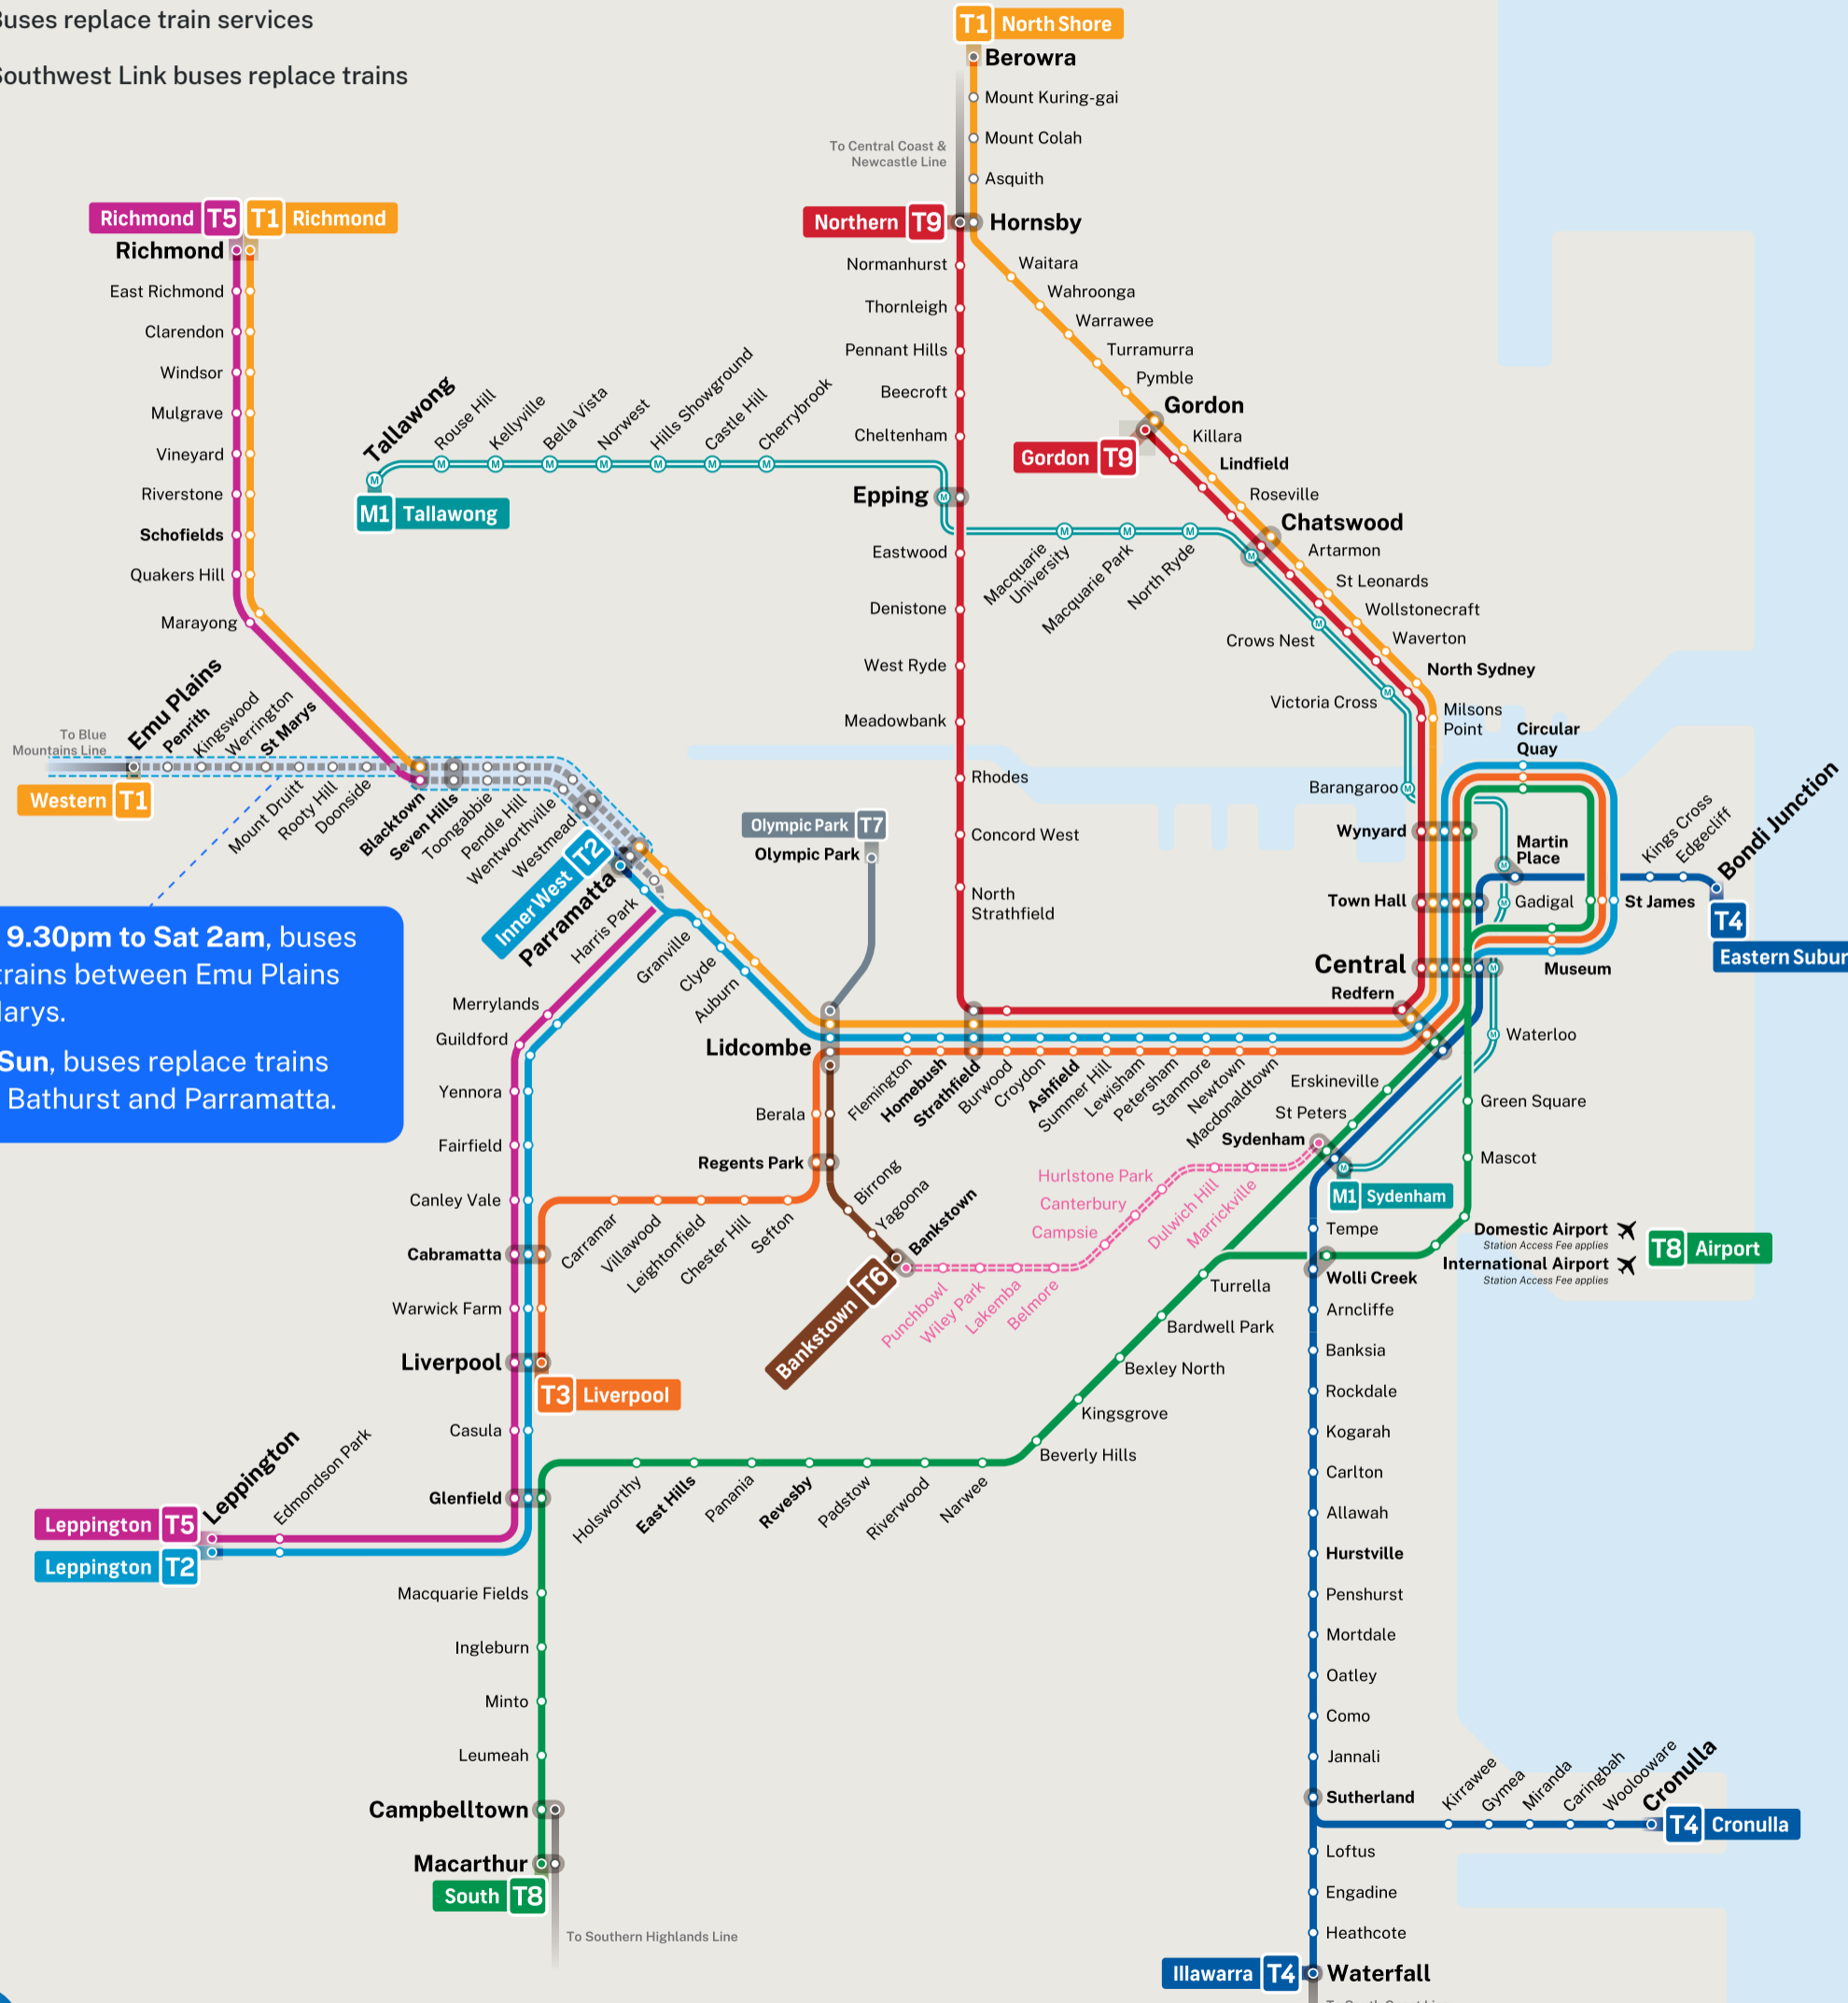

Weekend trackwork

Friday 21 – Sunday 23 February

Legend

- Buses replace train services
- Southwest Link buses replace trains

From Fri 9.30pm to Sat 2am, buses replace trains between Emu Plains and St Marys.
Sat and Sun, buses replace trains between Bathurst and Parramatta.

T1 Western Line

From Fri 9.30pm to Sat 2am, buses replace trains between Emu Plains and St Marys.
Sat and Sun, buses replace trains between Emu Plains and Parramatta.

T5 Cumberland Line

Sat and Sun, buses replace trains between Blacktown and Parramatta.

Blue Mountains Line

Mon to Fri, buses replace trains between Lithgow and Mount Victoria.
Sat and Sun, buses replace trains between Bathurst and Parramatta.

Central Coast & Newcastle Line

Sat and Sun, most trains run between Central Coast & Newcastle Line stations and Strathfield only.
Sat and Sun from 7.45am to 6.50pm, buses replace trains between Gosford and Hornsby.

- T1
- T3
- T4
- T5
- T6
- T8
- T9
- BMT
- CCN

Trains may run to a changed timetable and stopping pattern. You may need to change trains to continue your journey.