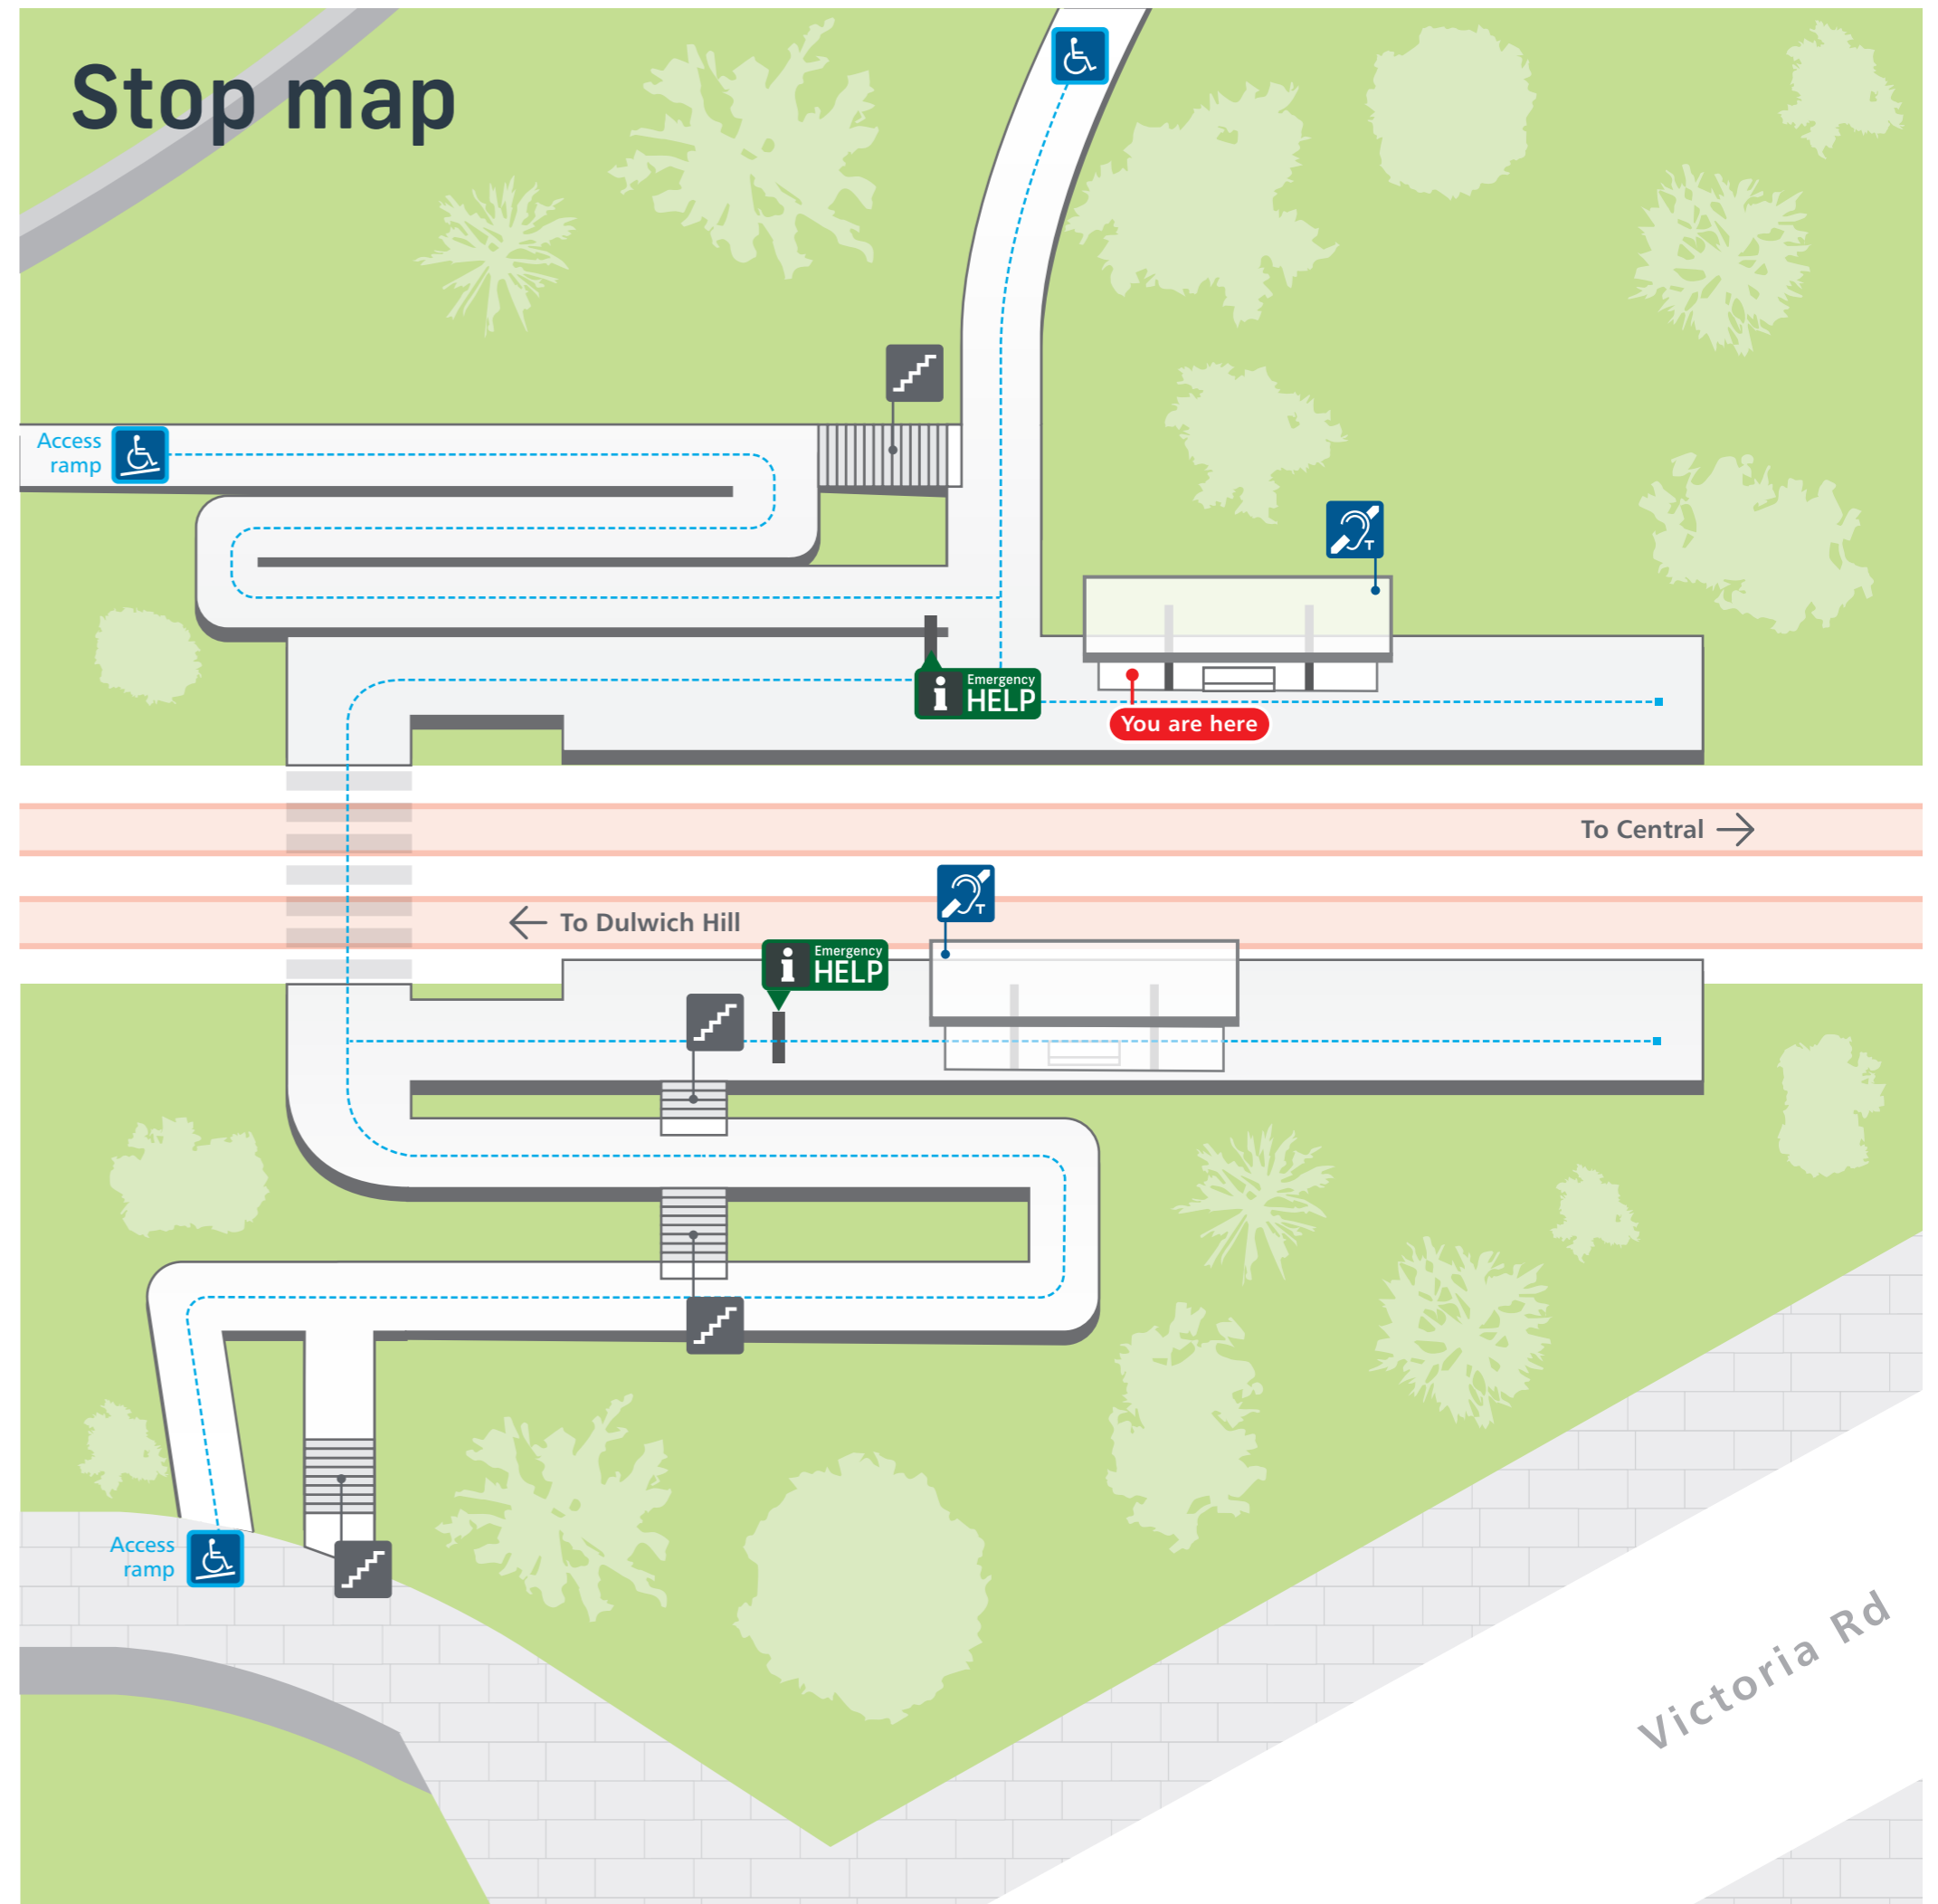

B Bus services depart from:
 Bus stop 203813 towards Central
 Bus stop 203814 towards Balmain Gladstone Park
 Bus stop 203717 towards Martin Place
 For more details and of services from other bus stops nearby visit transportnsw.info

Customer assistance

Emergency HELP Emergency Help Points link directly to staff who can assist you. Penalties may apply for misuse of Emergency Help Points.

Hearing Loops This stop is equipped with hearing loops below the shelter canopy. Use a T-Switch hearing aid to more easily hear customer announcements.

Destinations

- 1 Foreshore Walk
- 2 Jubilee Oval
- 3 Tramsheds

Sydney light rail network

L Light Rail

Sydney light rail lines

- L1** Dulwich Hill Line
Dulwich Hill
Central
- L2** Randwick Line
Circular Quay
Randwick
- L3** Kingsford Line
Circular Quay
Juniors Kingsford