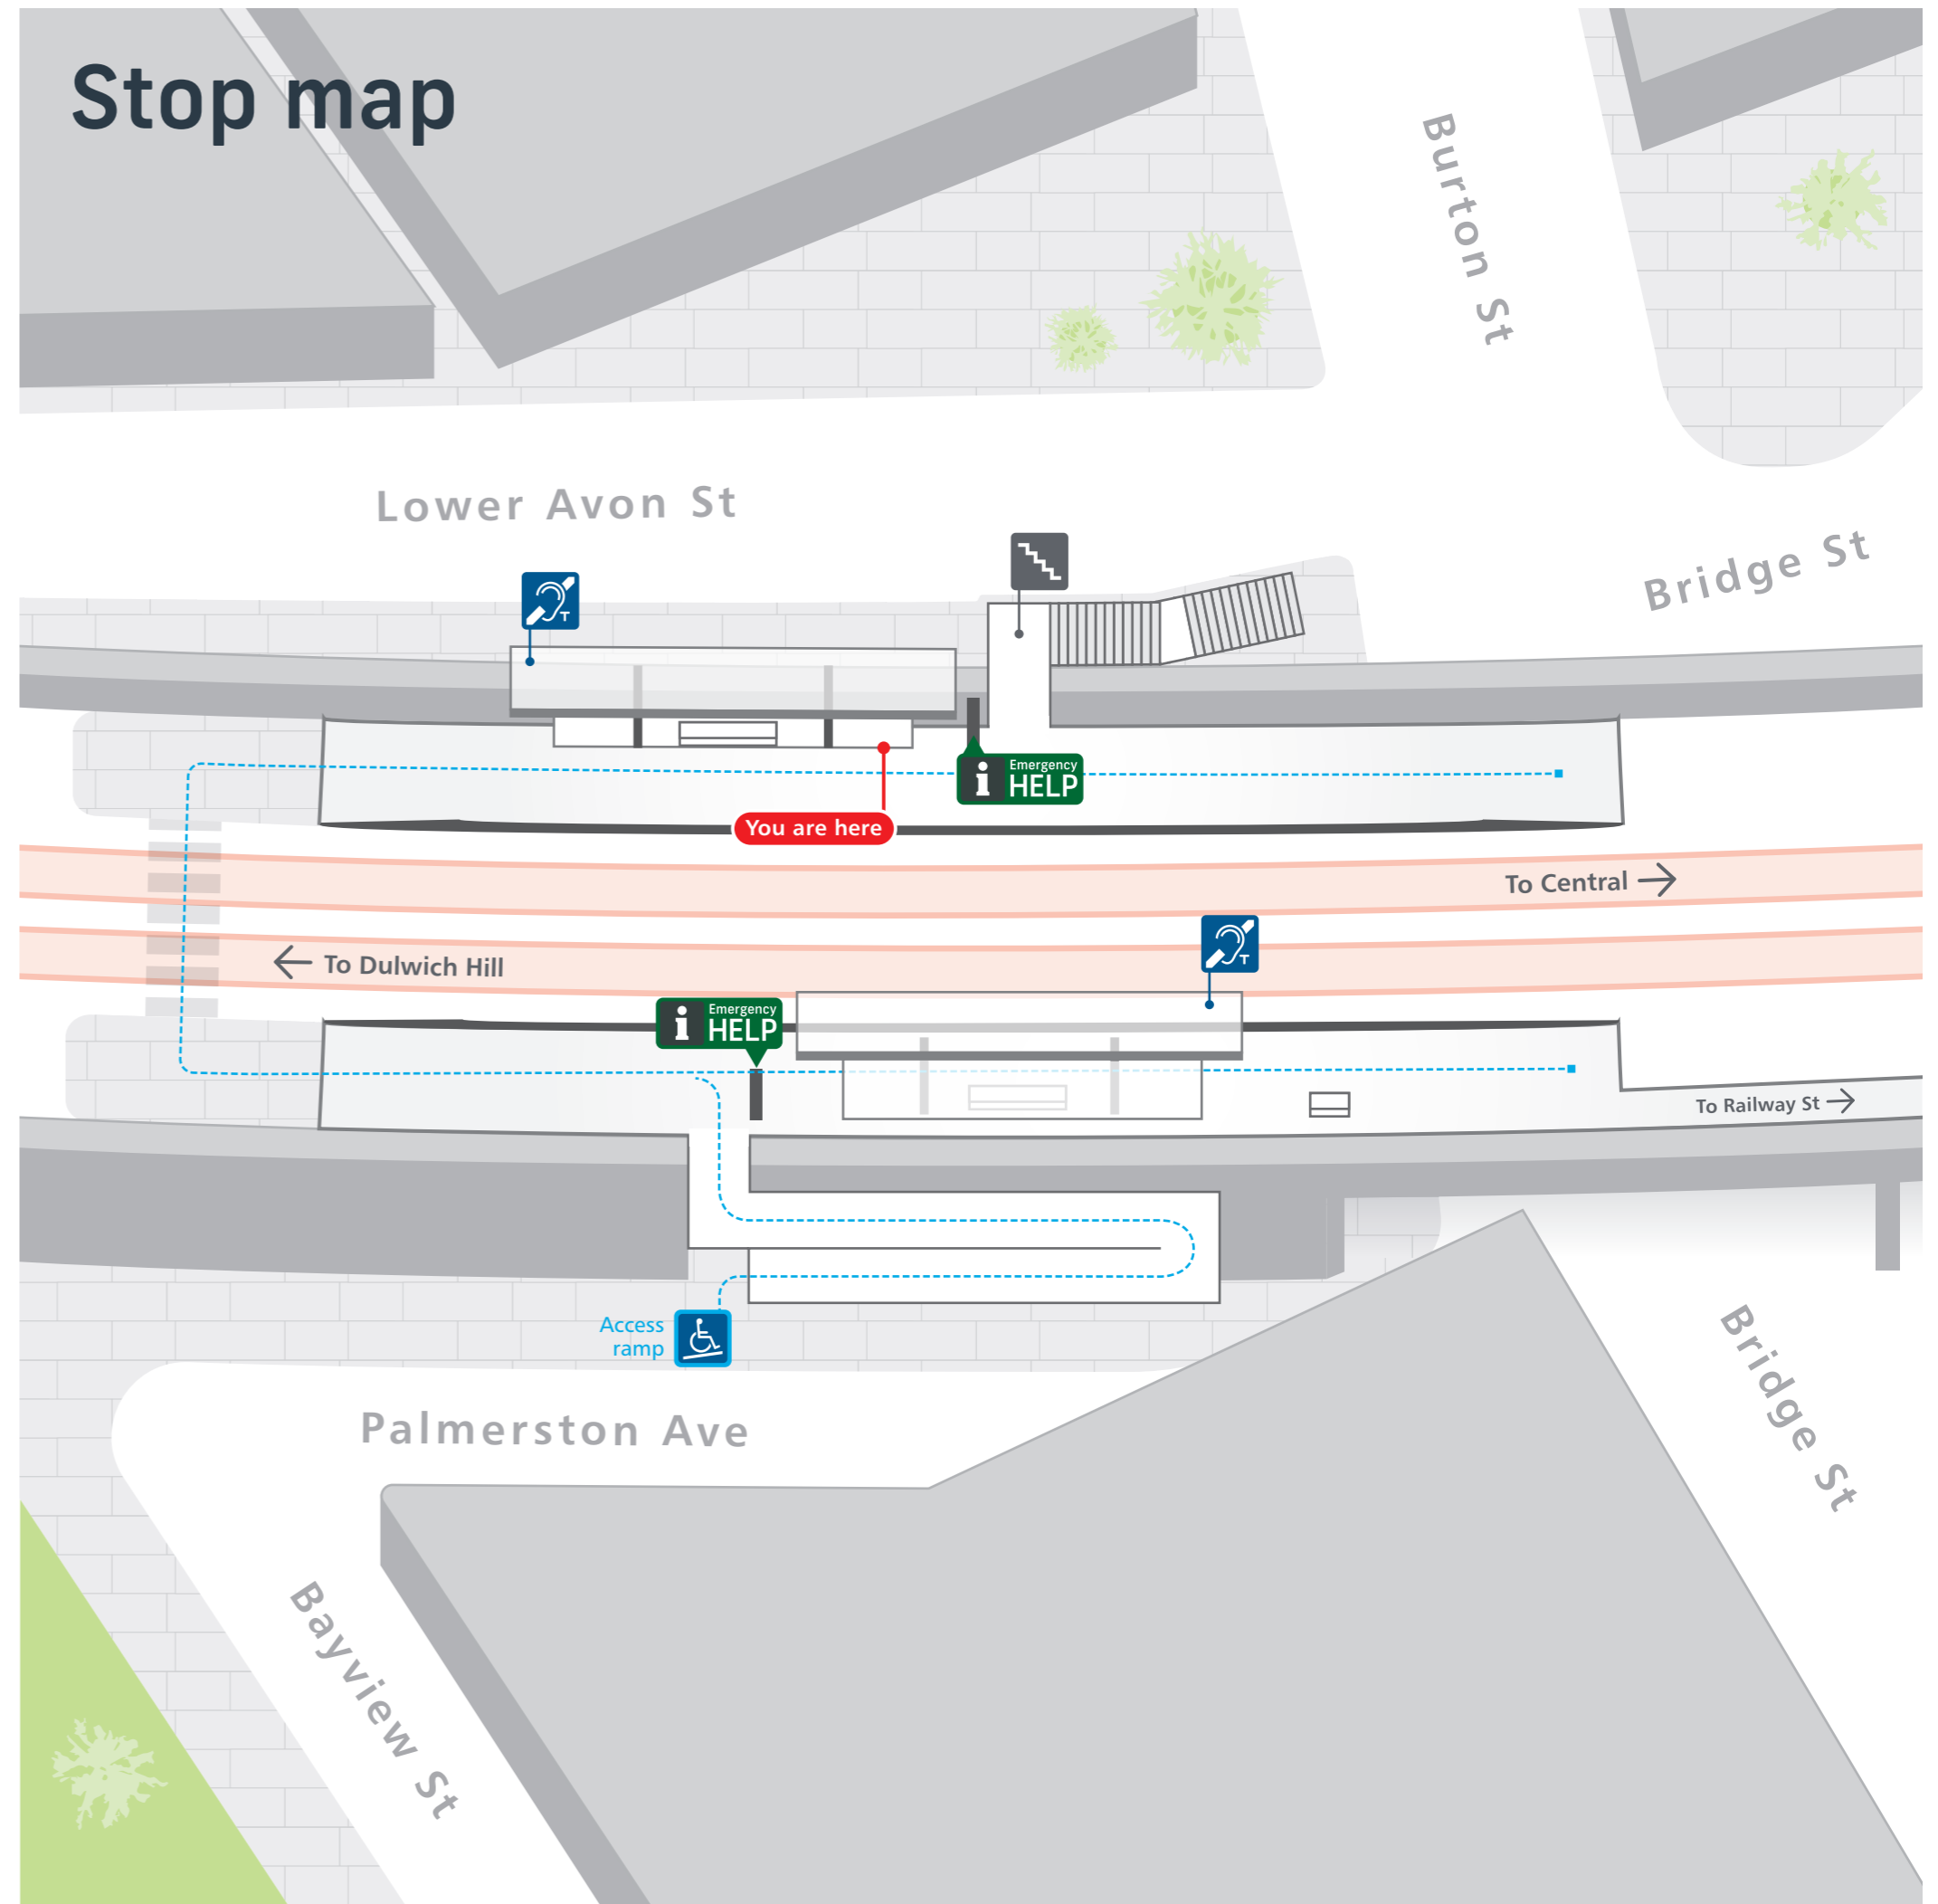

B Bus services depart from:
Bus stop 203723 towards Martin Place and Coogee
Bus stop 203734 towards Leichhardt Marketplace, Glebe Point and Balmain Gladstone Park
For more details and of services from other bus stops nearby visit transportnsw.info

Customer assistance

Emergency HELP Emergency Help Points link directly to staff who can assist you. Penalties may apply for misuse of Emergency Help Points.

T This stop is equipped with hearing loops below the shelter canopy. Use a T-Switch hearing aid to more easily hear customer announcements.

? To report lost items visit transportnsw.info or call 02 8584 5288. Monday to Friday 09:00 to 17:00 (excluding public holidays). For hearing or speech impairments, please contact the National Relay Service on 133 677 or visit relayservice.gov.au

Tickets

Opal For light rail services, you can use an Opal card, a contactless credit or debit card or a linked device to pay for travel by tapping on and tapping off at the Opal readers on each platform.
Mastercard
VISA
Plan ahead and top up or purchase your Opal card online or from an Opal retailer. Visit transportnsw.info for more information.
Tap on and tap off, every time. Remember to both tap on and tap off to avoid a fine of up to $550.00.

Destinations

1. 1 Foreshore Walk
2. 2 Wentworth Park