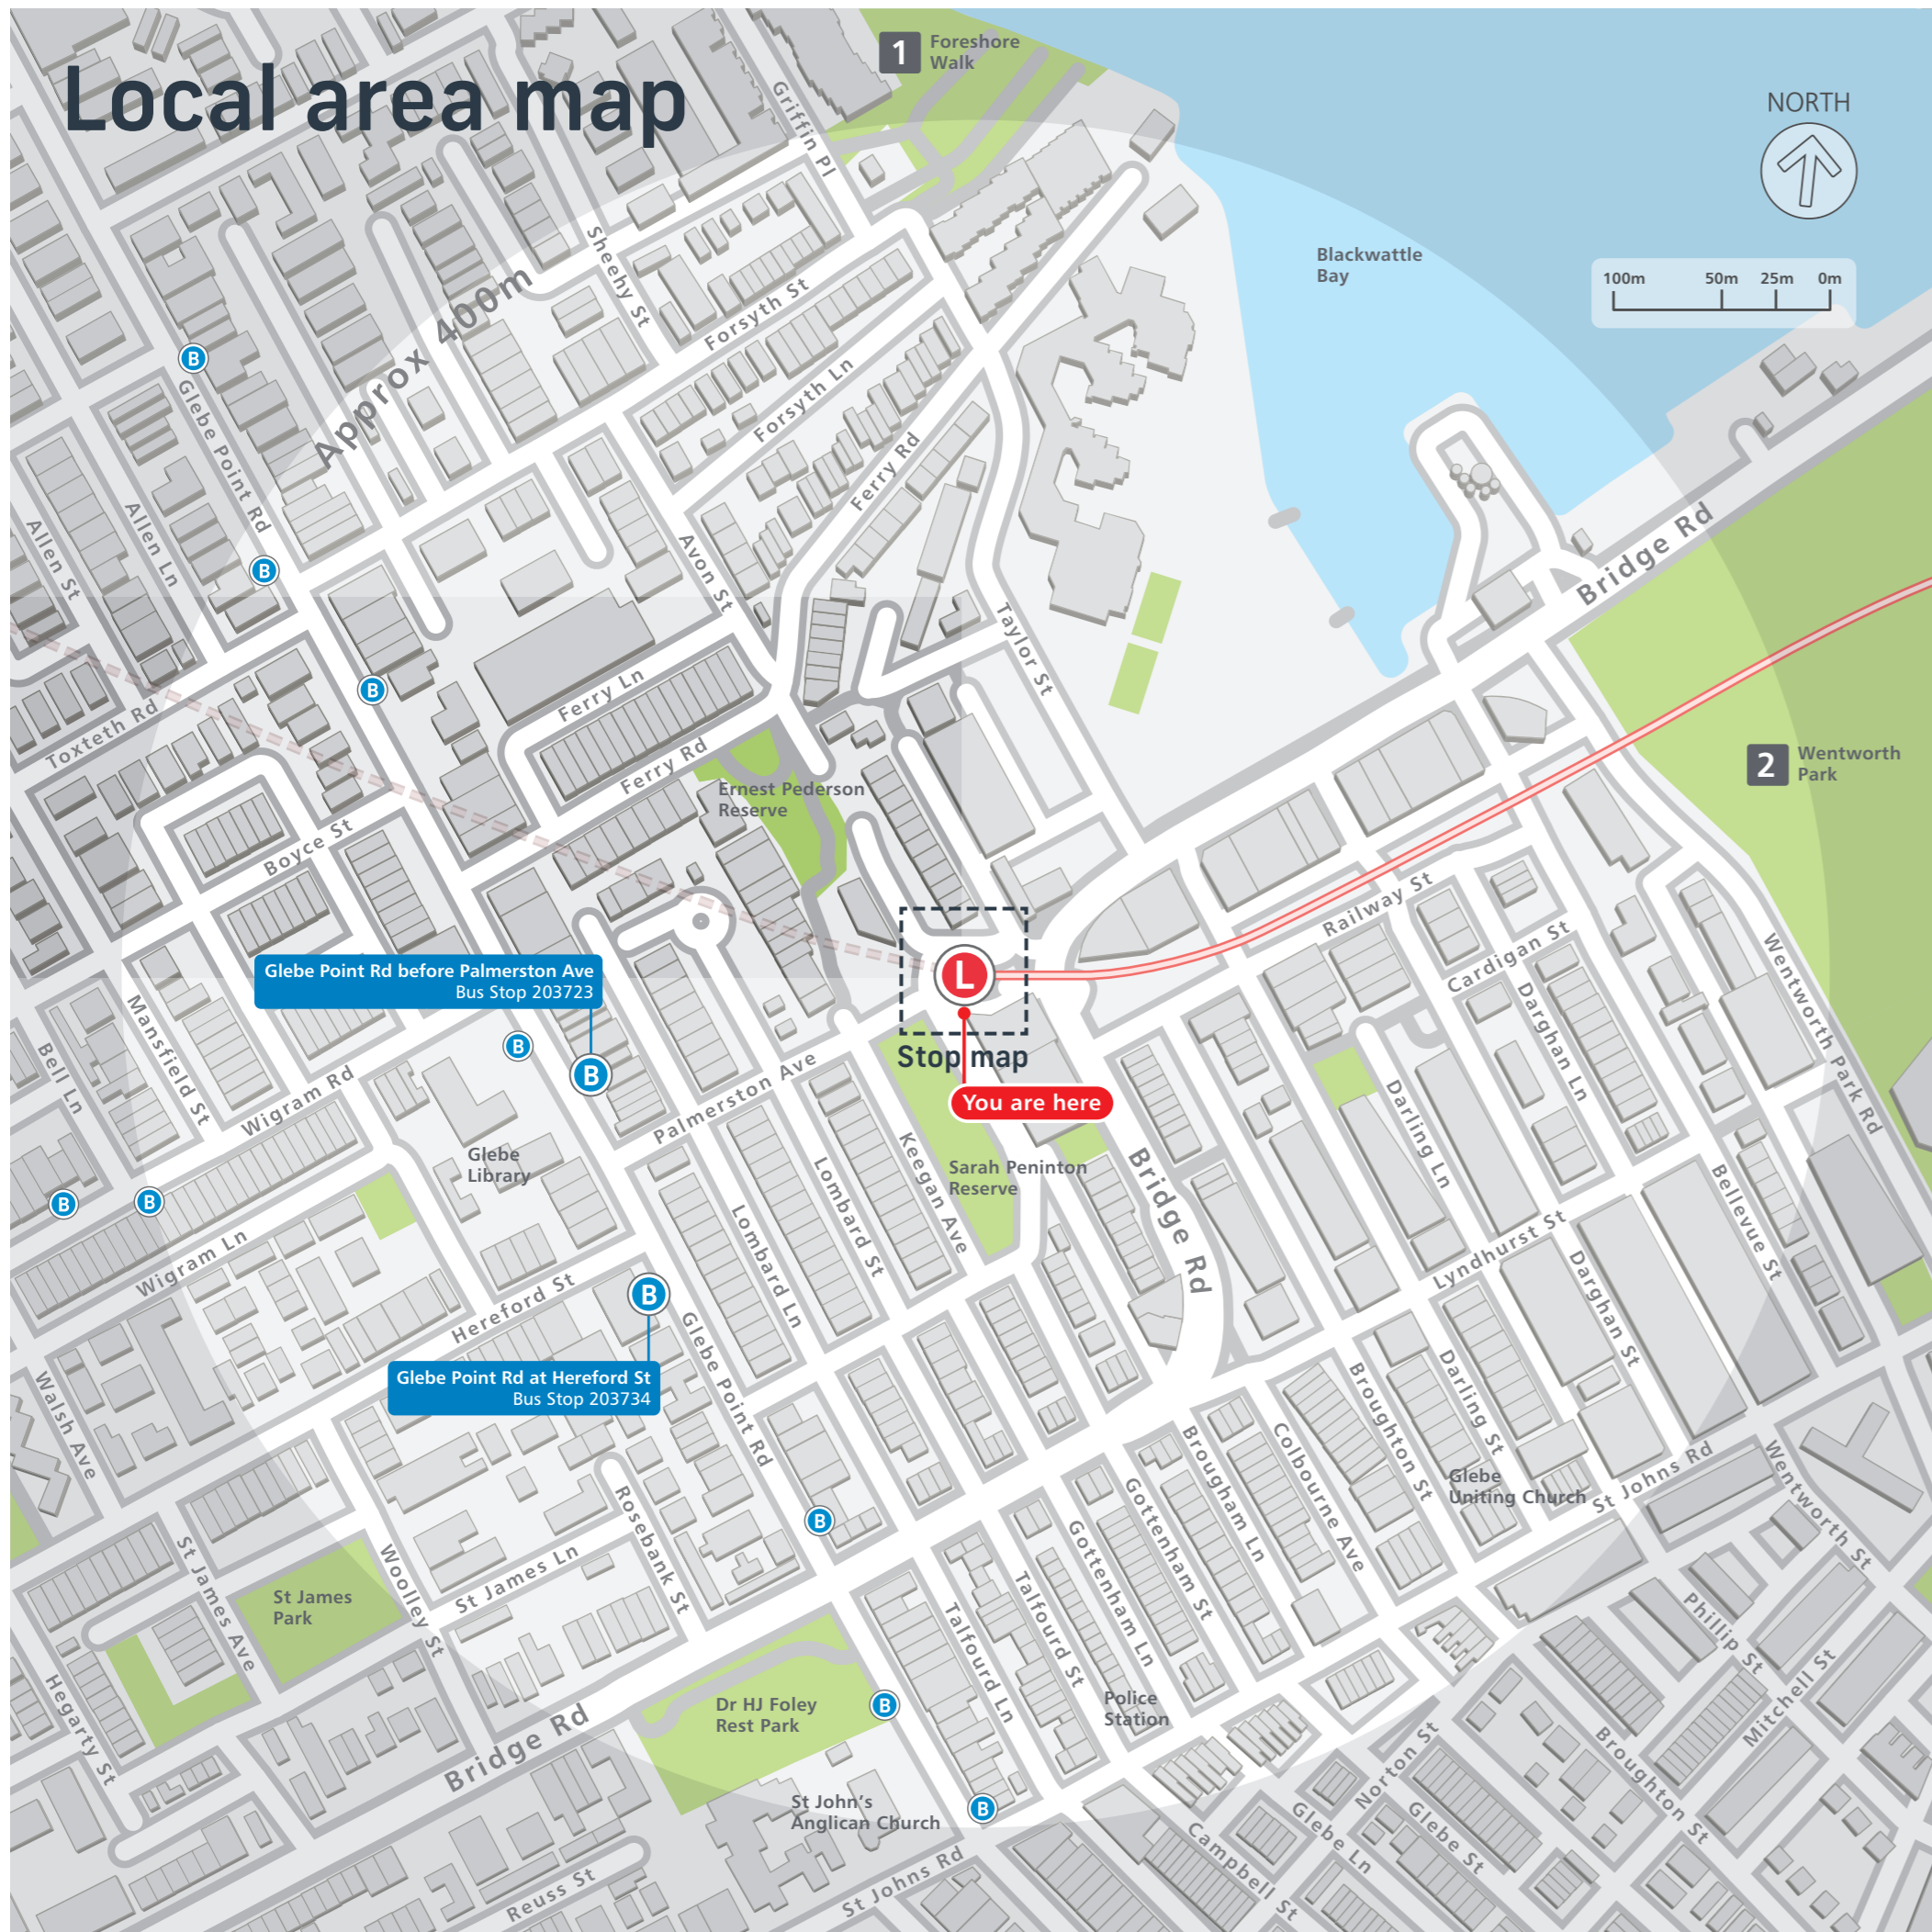

B Bus services depart from:
 Bus stop 203723 towards Martin Place and Coogee
 Bus stop 203734 towards Leichhardt Marketplace, Glebe Point and Balmain Gladstone Park
 For more details and of services from other bus stops nearby visit transportnsw.info

Destinations

- 1 Foreshore Walk
- 2 Wentworth Park

Sydney light rail network

L Light Rail

Sydney light rail lines

- L1** Dulwich Hill Line
Dulwich Hill
Central
- L2** Randwick Line
Circular Quay
Randwick
- L3** Kingsford Line
Circular Quay
Juniors Kingsford